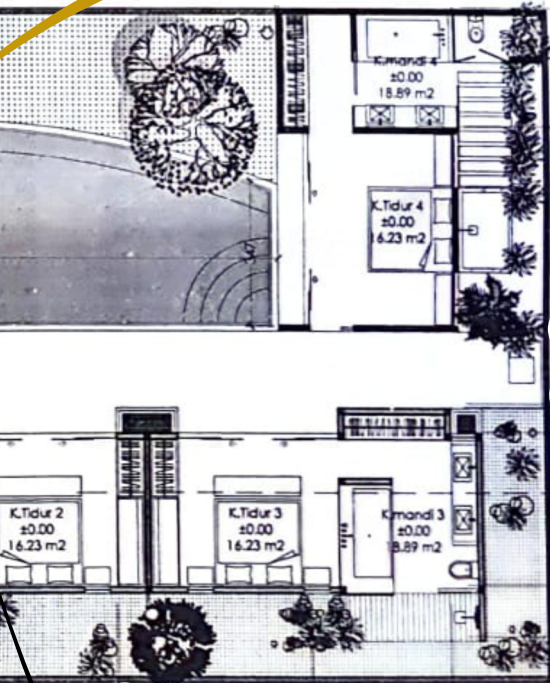

### BEDROOMS

The 4 bedrooms in the ground level, all with the space of 16 sqm, come with an en-suite spacious bathroom and a comfortable king size bed. All bedrooms are facing the garden and swimming pool and are filled with natural light.