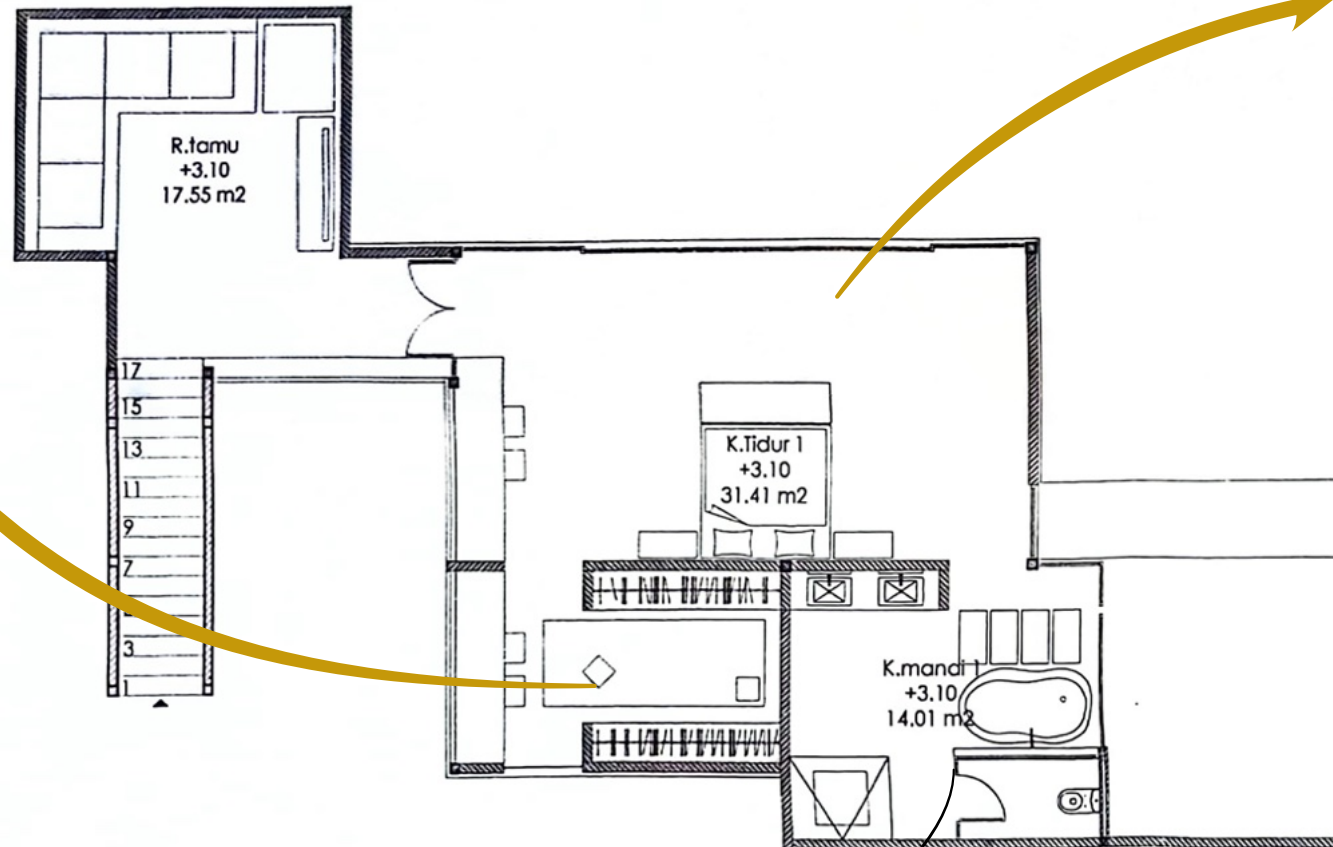

### BEDROOMS

The 4 bedrooms in the ground level, all with the space of 16 sqm, come with an en-suite spacious bathroom and a comfortable king size bed. All bedrooms are facing the garden and swimming pool and are filled with natural light.

## WALK-IN CABINET

Teak wood cabinets and shelves access able from the bedroom or the bathroom. Make up table with natural light.

## BATHROOM

Spacious bathroom featuring double sinks, shower, private toilet and a hot tub with view to the roof top terrace.